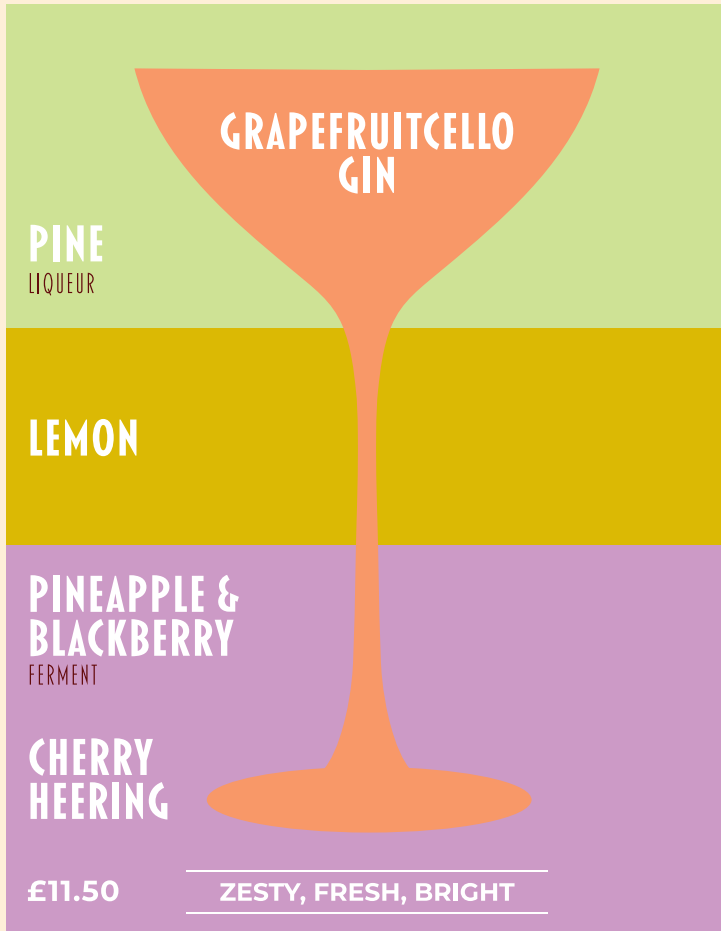

DOWN WITH THE SHIP