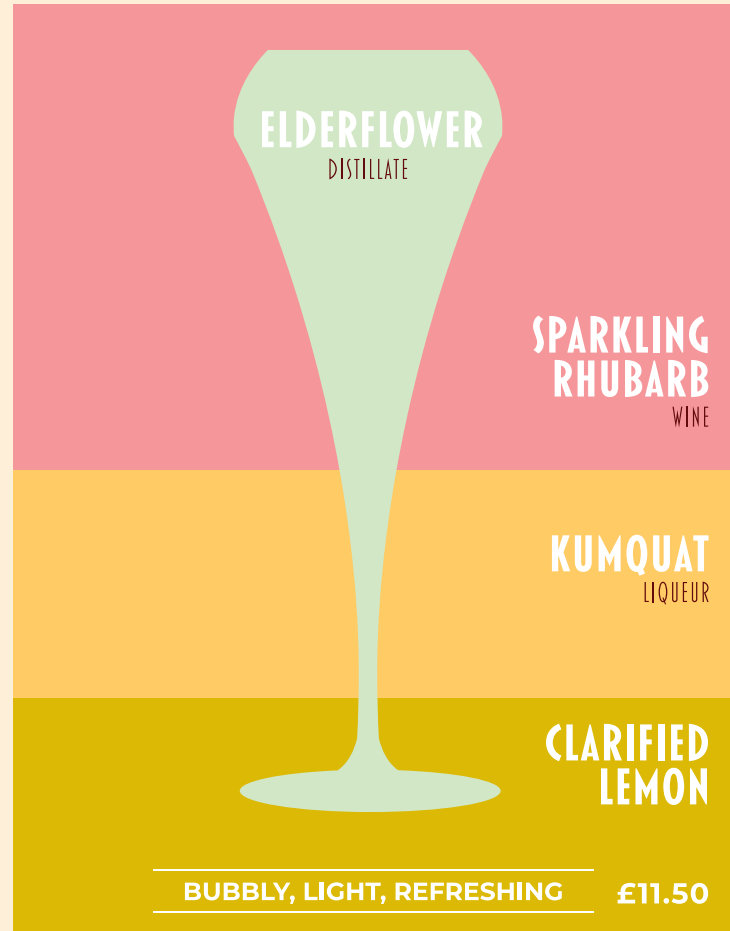

CLEAR, SPIRITED, INDULGENT

£10.50

DOWN WITH THE SHIP

14

MAKE ME BLUSH

15

SPIRIT & EXPLORATION

An exploration of the curated spirit selection crafted in our distillery. Giving nods to the origin of each spirit whilst showcasing its evolution and individuality.